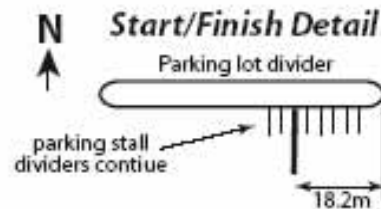

Start/Finish Detail

Start and Finish are located on the south side of the Jericho Beach Parking Lot, 18.2 m west of the east end of the west divider at the 6th parking stall divider line from the east end.