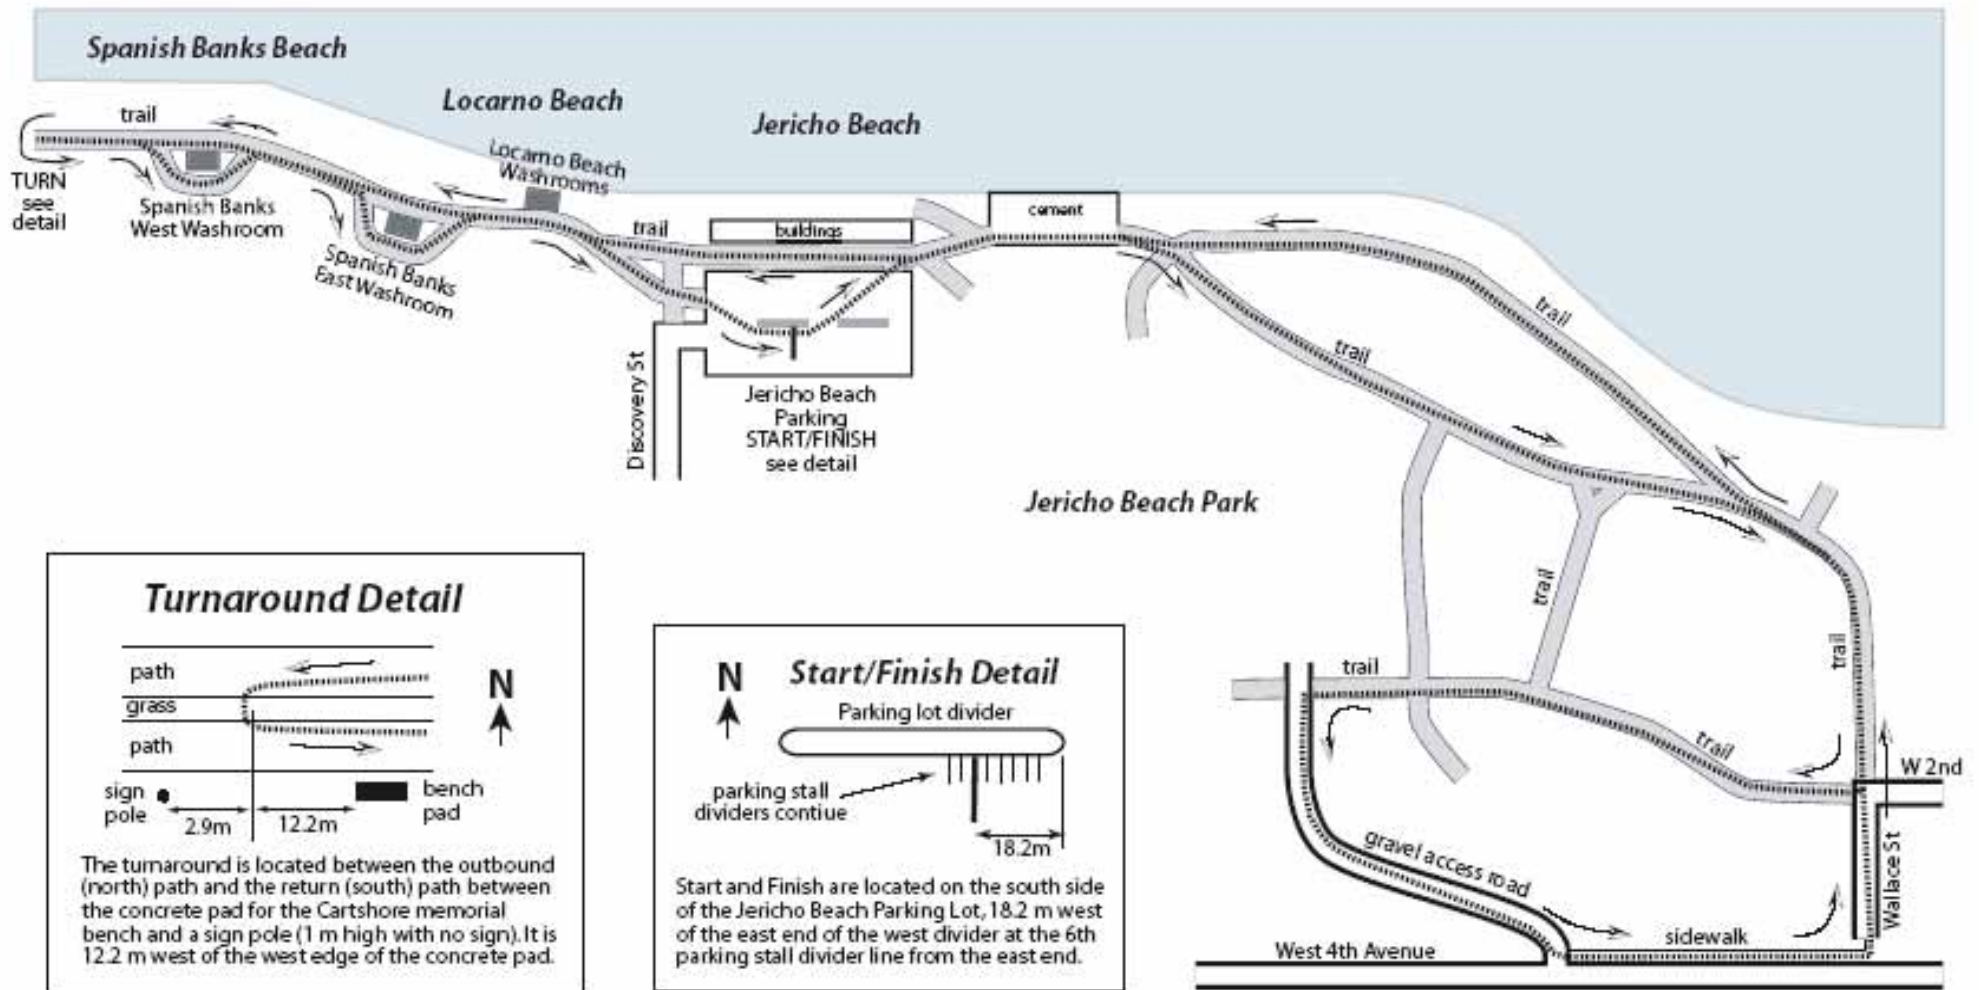

Jericho Diva 8 km Run --- Vancouver, BC

Athletics Canada Certified #BC-2005-016-BDC

Turnaround Detail

The turnaround is located between the outbound (north) path and the return (south) path between the concrete pad for the Cartshore memorial bench and a sign pole (1 m high with no sign). It is 12.2 m west of the west edge of the concrete pad.

Start/Finish Detail

Start and Finish are located on the south side of the Jericho Beach Parking Lot, 18.2 m west of the east end of the west divider at the 6th parking stall divider line from the east end.