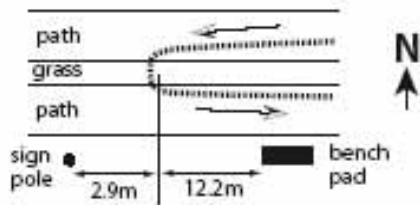

Jericho Diva 8 km Run --- Vancouver, BC

Athletics Canada Certified #BC-2005-016-BDC

Turnaround Detail

The turnaround is located between the outbound (north) path and the return (south) path between the concrete pad for the Cartshore memorial bench and a sign pole (1 m high with no sign). It is 12.2 m west of the west edge of the concrete pad.

Start/Finish Detail

Start and Finish are located on the south side of the Jericho Beach Parking Lot, 18.2 m west of the east end of the west divider at the 6th parking stall divider line from the east end.